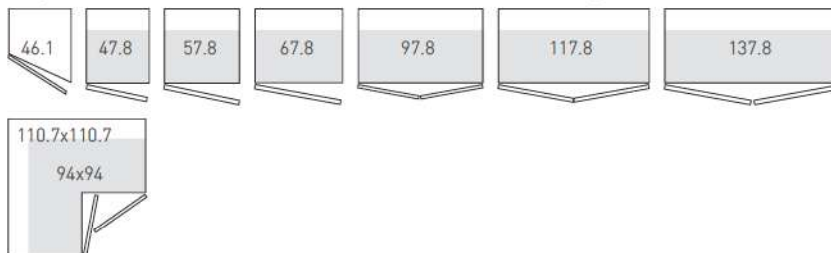

NASTRO Characteristics and finishes

Modules

- modules with D 59 structure
- modules with D 42.3 structure

hinged door H 238.5 - 257.7 - 289.7 (H 289.7 not available on glass door)

sliding doors H 238.5 - 257.7 - 289.7 (H 289.7 not available on glass door)

sliding doors H 238.5 - 257.7

(doors divided in two parts that can be disassembled)

sliding door corners H 238.5 - 257.7

flush sliding door H 238.5 - 257.7

(doors divided in two parts that can be disassembled)

Doors

Hinged doors

Made of 2.5 cm Th engineered wood panels or 1.9 cm Th LIGHT engineered wood panels covered with a 0.4 cm Th tempered glass or mirror panel. The interior of the wooden door has the same finish as the outside while, unless otherwise specified when placing the order, the interior of the wooden door has the same finish as the outside, whereas that of the glass or mirror is matt lacquered in the same colour.