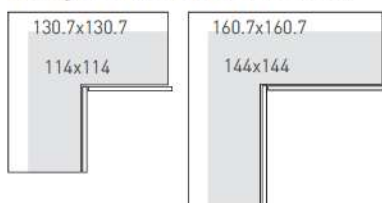

NASTRO Characteristics and finishes

Modules

- modules with D 59 structure
- modules with D 42.3 structure

hinged door H 238.5 - 257.7 - 289.7 (H 289.7 not available on glass door)

sliding doors H 238.5 - 257.7 - 289.7 (H 289.7 not available on glass door)

sliding doors H 238.5 - 257.7

(doors divided in two parts that can be disassembled)

sliding door corners H 238.5 - 257.7

flush sliding door H 238.5 - 257.7

(doors divided in two parts that can be disassembled)