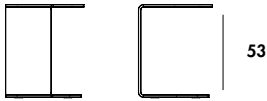

P4672 (clear)

P4676 (colour)