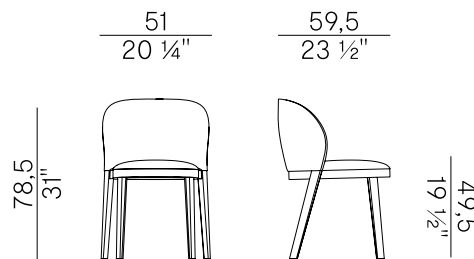

Informazioni tecniche \ Technical information

Descrizione tecnica \ Technical description

Sedia dining impilabile con struttura in frassino e seduta e schienale imbottiti in poliuretano espanso ignifugo. Finiture e rivestimenti di collezione.

Stackable dining chair with structure in ash wood and seat and backrest padded in fire retardant polyurethane foam. Finishes and coverings as per collection.

Dimensioni \ Dimensions

Consumi stoffe \ Fabric and leather requirements

STACKABILITY

x2

FABRIC REQUIREMENTS

		x1	x2
	H 140	ml 1,00	ml 1,60
	PELLE	m² 1,80	

FABRIC REQUIREMENTS

		x1	x2
	H 55 1/4"	yd 1,10	yd 1,75
	LEATHER	ft² 19,38