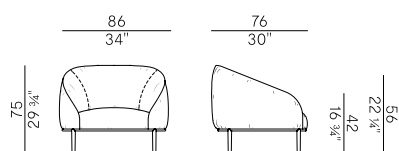

Collezione Yoisho \
Yoisho collection

Poltrona e divano con imbottitura in poliuretano espanso ignifugo. Dettaglio alla base della seduta in legno finitura ottone brunito. Gambe in massello di frassino. Finiture e rivestimenti di collezione.

Armchair and sofa padded in fire retardant polyurethane foam. Detail at the base of the seat in wood with bronzed brass finish. Solid ash wood legs. Finishes and coverings as per collection.

904/PL
poltrona \ lounge chair