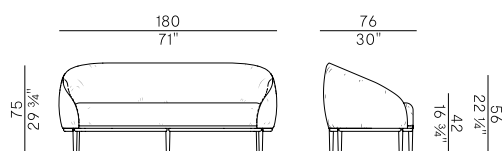

904/D
divano \ sofa