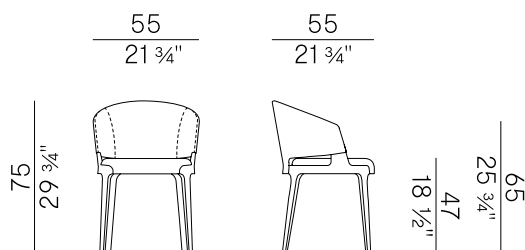

Informazioni tecniche \ Technical information

Descrizione tecnica \ Technical description

Poltroncina pozzetto con seduta e schienale imbottiti in poliuretano espanso ignifugo. Struttura in massello di frassino o noce Canaletto. Finiture e rivestimenti di collezione. Disponibile anche in versione bimaterica.

Tub chair with seat and backrest padded in fire retardant polyurethane foam. Structure in ash wood or Canaletto walnut. Finishes and covering as per collection. Available also in the bi-material version.

Dimensioni \ Dimensions

Consumi stoffe \ Fabric and leather requirements

FABRIC / LEATHER REQUIREMENTS

	x1	x2
H 140	ml 1,35	ml 2,50
LEATHER	m² 2,55	

FABRIC / LEATHER REQUIREMENTS

	x1	x2
H 55 1/4"	yd 1,50	yd 2,75
LEATHER	ft² 28	

1. EXTERNAL BACKREST

	x1	x2
LEATHER	m² 0,90	

1. EXTERNAL BACKREST

	x1	x2
LEATHER	ft² 10	

2. SEAT AND INTERNAL BACKREST

	x1	x2
H 140	ml 0,80	ml 1,60

2. SEAT AND INTERNAL BACKREST

	x1	x2
H 55 1/4"	yd 0,90	yd 1,80

PACKAGING

1 x box = m³ 0,28
gross weight – Kg 11