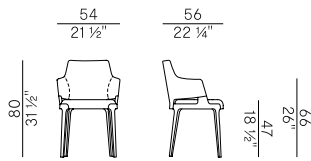

942/PB
poltroncina dining \ dining armchair