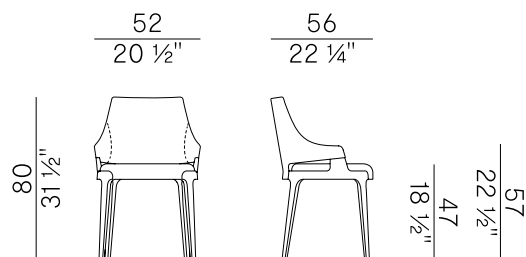

Informazioni tecniche \ Technical information

Descrizione tecnica \ Technical description

Sedia imbottita in poliuretano espanso ignifugo. Struttura in massello di frassino o noce Canaletto. Finiture e rivestimenti di collezione. Disponibile anche in versione bimaterica.

Chair padded in fire retardant polyurethane foam. Structure in solid ash wood or Canaletto walnut. Finishes and covering as per collection. Available also in the bi-material version.

Dimensioni \ Dimensions

Consumi stoffe \ Fabric and leather requirements

FABRIC / LEATHER REQUIREMENTS

	x1	x2
H 140	ml 1,05	ml 2,10
LEATHER	m² 2,25	

FABRIC / LEATHER REQUIREMENTS

	x1	x2
H 55 1/4"	yd 1,80	yd 3,00
LEATHER	ft² 32	

1. EXTERNAL BACKREST

	x1	x2
LEATHER	m² 1,00	

1. EXTERNAL BACKREST

	x1	x2
LEATHER	ft² 11	

PACKAGING

1 x box = m³ 0.28
gross weight - Kg 11

2. SEAT AND INTERNAL BACKREST

	x1	x2
H 140	ml 0,85	ml 1,70

2. SEAT AND INTERNAL BACKREST

	x1	x2
H 55 1/4"	yd 0,95	yd 1,90