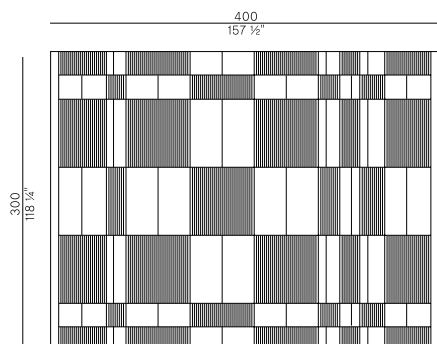

Rectangular carpet entirely hand-framed, made of viscose and wool yarn in Butter color. Dimensions 230×300 and 300×400.

Dimensioni \  
Dimensions

Imballaggi \  
Packaging

**PACKAGING - 230×300**

gross weight - Kg 21

- Tappeto rettangolare con disegno geometrico verticale, due diverse dimensioni, nelle finiture Butter e Grey.
- Tappeto rettangolare con disegno geometrico orizzontale, due diverse dimensioni, nelle finiture Butter e Grey.
- Tappeto rettangolare con disegno geometrico verticale, due diverse dimensioni, nella finitura Cola/Rust.

Collection of carpets entirely hand framed, made of viscose and wool yarn. It has three different bas relief geometric patterns.

- Rectangular carpet with vertical geometric design, two different sizes, in Butter and Grey finishes.
- Rectangular carpet with horizontal geometric design, two different sizes, in Butter and Grey finishes.
- Rectangular carpet with vertical geometric design, two different sizes, in Cola/Rust finish.

970/R1

tappeto \ carpet

970/R2

tappeto \ carpet

970/R3

tappeto \ carpet