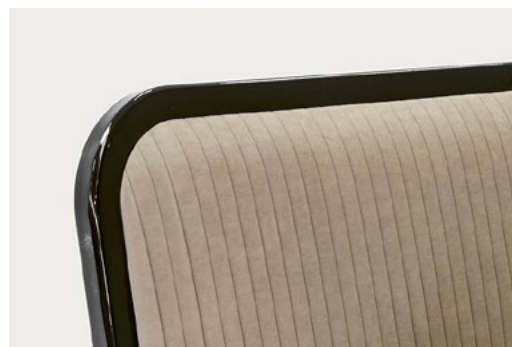

Materasso
EN **Mattress**

L 153 P 200 cm
L 160 P 200 cm
L 180 P 200 cm
L 193 P 200 cm

W 60.00" D 80.00"
W 63.00" D 80.00"
W 72.00" D 80.00"
W 76.00" D 80.00"

H 105 cm
EN **H 41"**

L 169 - 210 P 223 cm
L 176 - 217 P 223 cm
L 196 - 237 P 223 cm
L 209 - 250 P 223 cm

W 66.54" - 82.68" D 87.80"
W 69.29" - 85.43" D 87.80"
W 77.17" - 93.31" D 87.80"
W 82.28" - 98.43" D 87.80"

H 105 cm
EN **H 41"**

L 169 - 210 P 223 cm
L 176 - 217 P 223 cm
L 196 - 237 P 223 cm
L 209 - 250 P 223 cm

W 66.54" - 82.68" D 87.80"
W 69.29" - 85.43" D 87.80"
W 77.17" - 93.31" D 87.80"
W 82.28" - 98.43" D 87.80"

Rivestimento per testiera
liscia e testiera plissé
EN Cover for plain and
pleated headboard