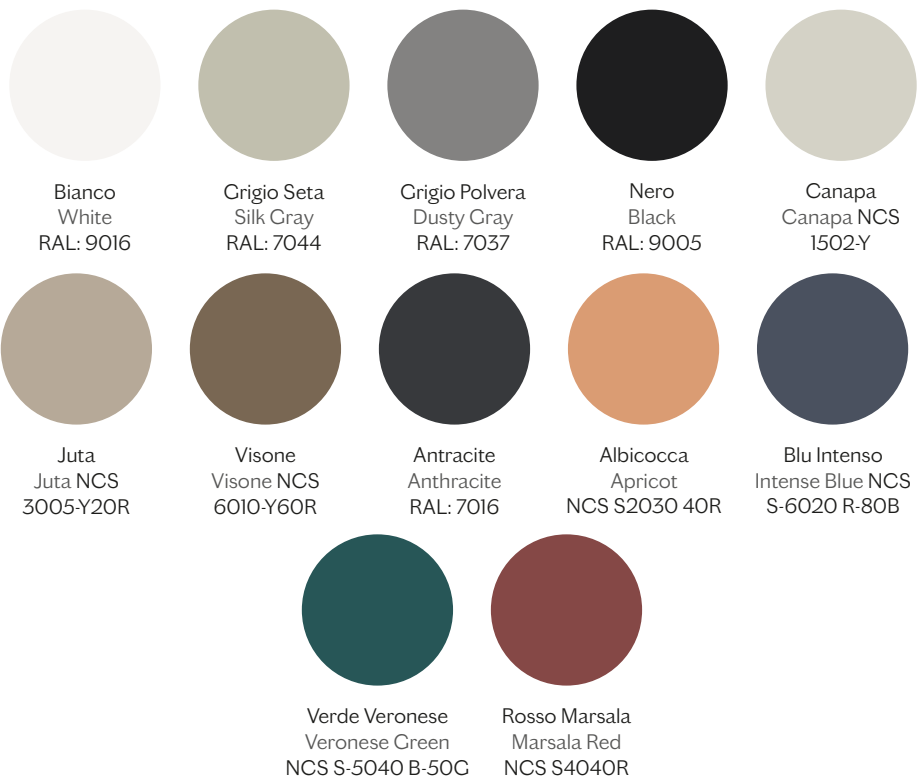

BASE | BASE
Laccati | Lacquer