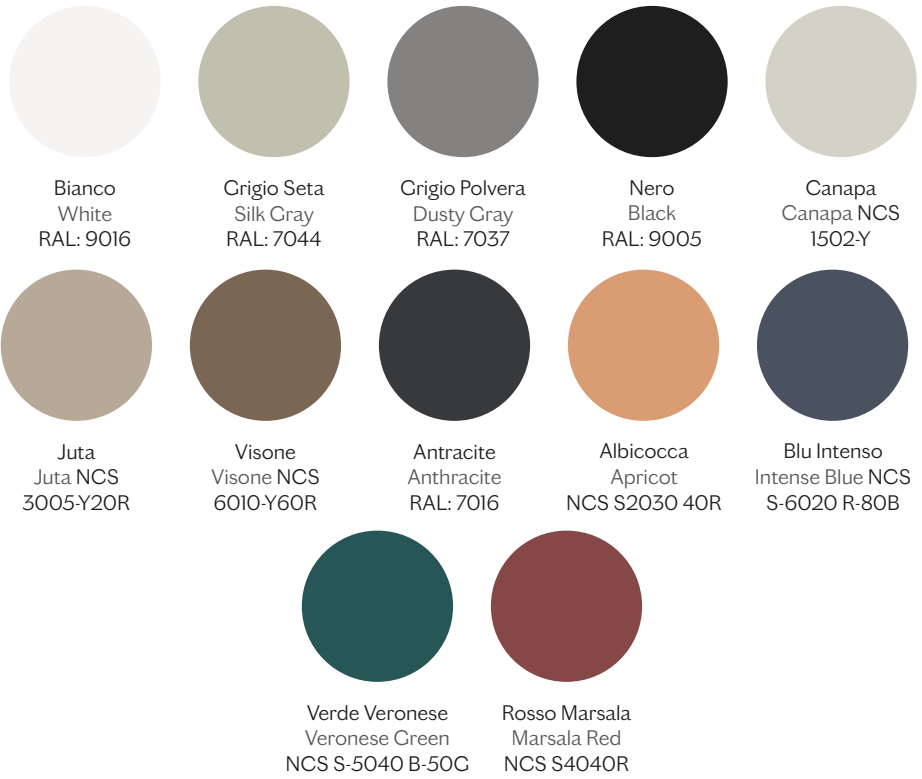

BASE | BASE
Laccati | Lacquer