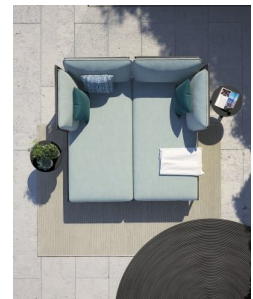

SOFA, ARMCHAIR

Flash Corner Armchair

Designed by Atmosfera Creative Lab

Aluminium frame epoxy painted for outdoors, hand-woven fibre thermoplastic acrylic Teflon, waterproof and easy to clean. The material is elastic and has a soft appeal like textile weaves, characterised by its resistance to UV rays and its drying speed.

Cover available on request

Size: 85 x 85 x 75 cm **Weight:** 10 Kg **Volume:** 0,5 m³
Seat height: 42 cm **Armrest height:** 75 cm

White aluminium

Graphite
aluminium

Rope al37.r12

Rope al44.R16T

18.4.2020

Flash Corner Armchair -