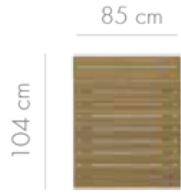

COFFEE TABLE, COFFEE TABLE AND SERVICE TABLE

9.zero 85 Tavolo Basso

Designed by Atmosphera Creative Lab

Structure in solid asian TEAK. Quick dry foam covered
in outdoor fabric.

Cover available on request

Size: 85 x 85 x 25 cm **Weight:** 14 Kg **Volume:** 0,3 m3

Teak

Product details

H.MODULE 9.0.TC

85. Tavolo Basso
85. Coffee Table

001

002 SX

003 SX

002 DX