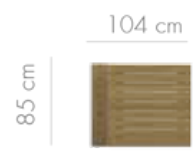

COFFEE TABLE, COFFEE TABLE AND SERVICE TABLE

9.zero 85 Tavolo Basso

Designed by Atmosphera Creative Lab

Structure in solid asian TEAK. Quick dry foam covered
in outdoor fabric.

Cover available on request

Size: 85 x 85 x 25 cm **Weight:** 14 Kg **Volume:** 0,3 m3

Teak

Product details

H.MODULE 9.0.TC

85. Tavolo Basso
85. Coffee Table

001

002 SX

003 SX

002 DX