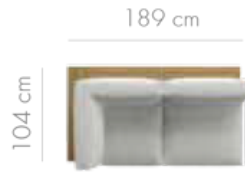

SOFA

9.zero 2P Left Corner

Designed by Atmosphera Creative Lab

Structure in solid asian TEAK. Quick dry foam covered
in outdoor fabric.

Cover available on request

Size: 170 x 85 x 78 cm **Weight:** 37 Kg **Volume:** 1,3 m3
Seat height: 42 cm **Armrest height:** 78 cm

Teak

Product details

B.MODULE

9.0.M2.MSX

2P Angolare sinistro
2S Left Corner

001

002

003